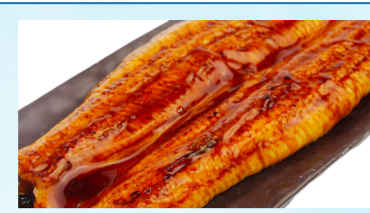

Fresh Seafood & Sashimi

Unagi Kabayaki Grilled Eel - 11 oz **$13.99/PK**