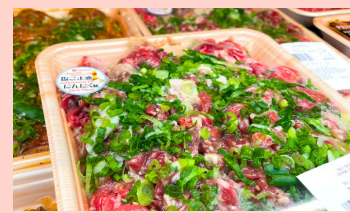

\$2.99
/EA

J-BASKET
 Original Jumbo Pork Sausage
 16 oz

\$4.99
/EA

Assorted
 Yakiniku Set **\$45.99**
/EA

Marinated Beef
 Assorted Varieties **\$10.99**
/LB

US Wagyu
 Chuck Roll **\$16.99**
/LB

SEAFOOD

Wild Tasmanian
 Blacklip Abalone **\$88.88**
/LB

Hokkaido Boiled
 Snow Crab **SPECIAL PRICE**

Hokkaido Hotate
 Scallop Sashimi **\$35.99**
/LB

Faroe Island
 Salmon Sashimi **\$29.99**
/LB

GIFT & DESSERT

AVAILABLE @ CAFE/BAKERY

Japanese Roll Cake

- Original Cream
- Cream w/ Strawberry