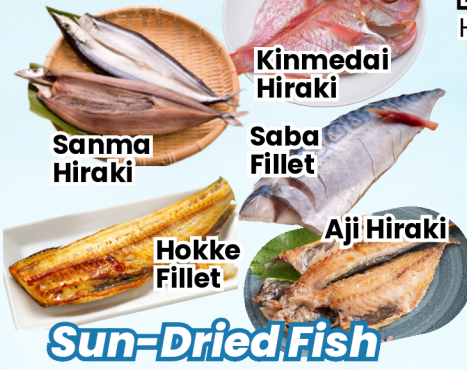

OSAKA
MARKETPLACE

www.osakamarketplace.com

FREMONT & FOSTER CITY
OPEN DAILY
9 AM - 9 PM

July Sales

PRICES VALID: 7/1 - 7/14/26

JAPAN FISH FAIR
AIR-FLOWN FRESH

Fresh Sashimi

Sun-Dried Fish